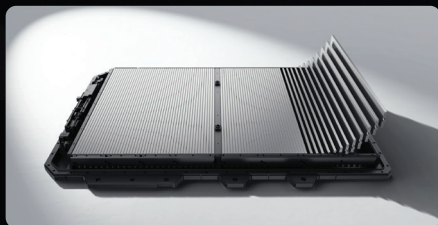

## BYD ATTO 1

ENERGY  
IN MOTION

**REAR CAMERA**  
With 3 Radars

**FAST CHARGING**  
30kW (Dynamic) 40kW (Premium)

**e-PLATFORM 3.0**

**BLADE BATTERY**