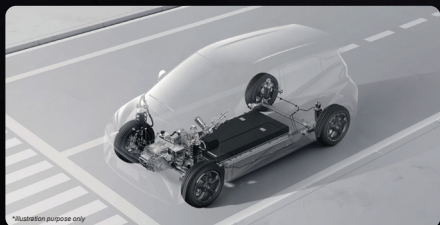

## BYD ATTO 1

ENERGY  
IN MOTION

**REAR CAMERA**  
With 3 Radars

**FAST CHARGING**  
30kW (Dynamic) 40kW (Premium)

**e-PLATFORM 3.0**

**BLADE BATTERY**